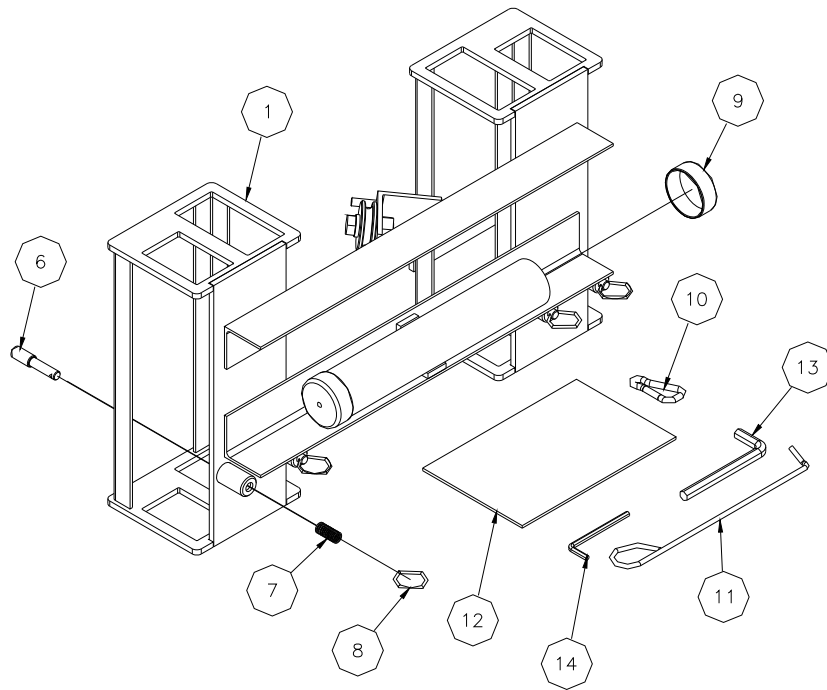

783864 - LEG STORAGE RACK ASSEMBLY