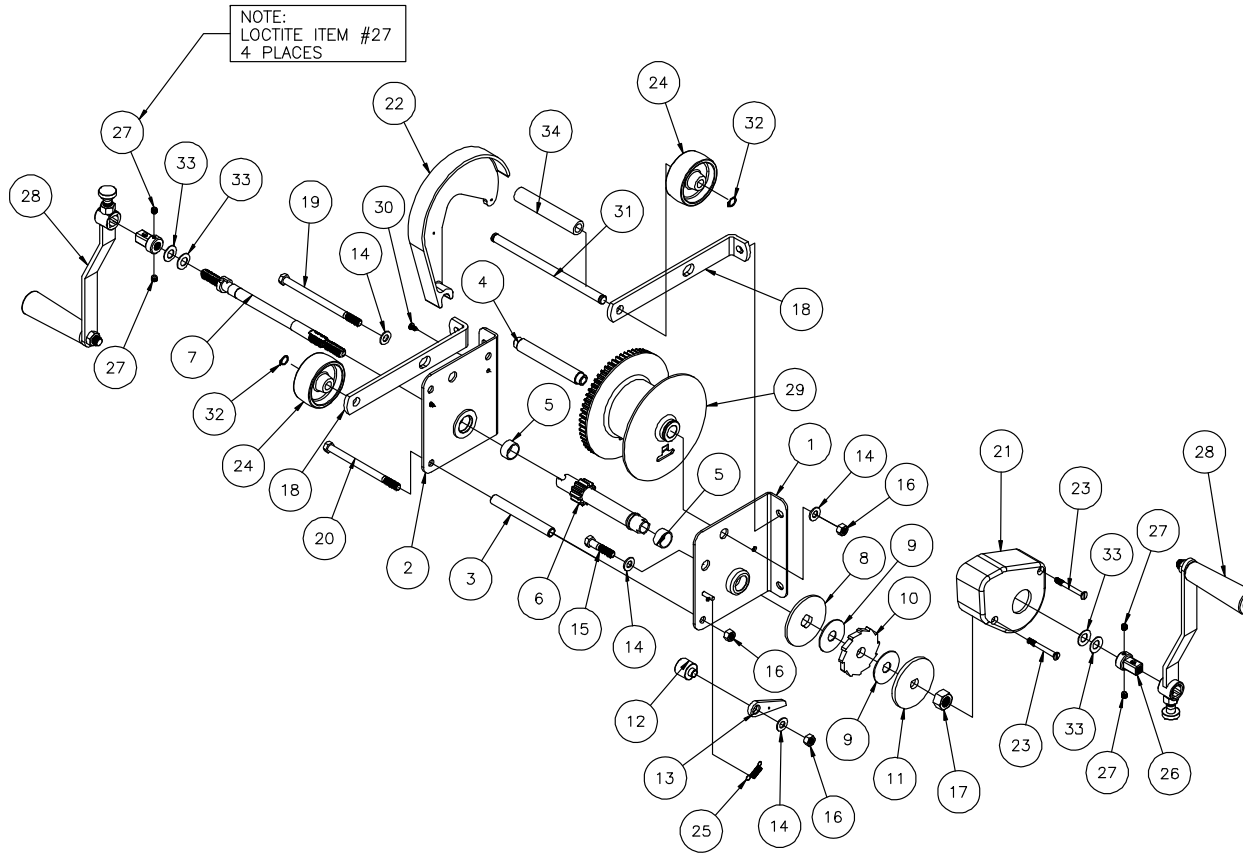

Parts List

UPPER ASSEMBLY

LOWER ASSEMBLY

783810 - CARRIAGE ASSEMBLY

TORQUE STOPS TO 125 FT-LBS (16 N.m)

13	772800	1	NUT, INSERT LOCK 12MM
12	772357	2	NUT, INSERT LOCK 1/2-13
11	771257	2	SCREW, SHC 1/2-13 X 1-1/2
10	771161	1	SCREW, HHC M12-1.75 X 40
9	773096	1	WASHER, FLAT M12
8	772350	4	NUT, INSERT JAM 3/8-16
7	771350	4	SHOULDER BOLT 1/2 X 1/2
6	783575	2	STOP BLOCK
5	783812	1	PULLEY ASSEMBLY
4	783540	4	MAST ROLLER
3	783536	1	PULLEY GUARD
2	783503	1	BACKING PLATE WELDMENT
1	783822	1	CARRIAGE - BLACK ANODIZED
Item	Part No.	Qty	Description
Parts List			

783590-BLK - WINCH ASSEMBLY

34	783764	1	SLEEVE, ROLLER SHAFT
33	773085	4	WASHER, BELLVILLE SPRING
32	776072	2	RETAINER RING #5100-50
31	782619	1	SHAFT, ROLLER 712 WINCH
30	776042	2	SCREW, SM #8 X 1/2 PPHF
29	783613-BLK	1	DRUM ASSEMBLY, BLACK
28	783757	2	WINCH HANDLE ASSEMBLY, MX
27	771431	4	SCREW, SET 1/4-20 X 5/16 FLT PT
26	784284	2	WINCH HANDLE ADAPTER
25	783621	1	RATCHET DOG SPRING
24	779012	2	WHEEL, POLY OLEFIN 3"
23	771290	2	SCREW, FHM 1/4-20 X 2-1/4
22	783611	1	GEAR COVER
21	783612	1	BRAKE COVER
20	771111	1	SCREW, HHC 3/8-16 X 5-1/2
19	771105	1	SCREW, HHC 3/8-16 X 6
18	783609-BLK	2	ROLLER SUPPORT ARM, BLACK
17	772375	1	NUT, INSERT LOCK 5/8-18
16	772355	3	NUT, INSERT LOCK 3/8-16
15	771100	1	SCREW, HHC 3/8-16 X 1-3/4
14	773040	4	WASHER, FLAT 3/8 USS
13	780216	1	HOIST RATCHET DOG
12	783598	1	SPACER - RACHET
11	780212	1	PLATE, OUTER BRAKE DISC
10	780214	1	BRAKE RATCHET
9	783615	2	BRAKE DISC
8	780211	1	PLATE, INNER BRAKE DISC
7	783754	1	DRIVE SHAFT, MX WINCH
6	780205	1	SHAFT, HOIST DRUM PINION
5	775092	2	BUSHING, BZ 7/8 X 1 X 1/2
4	783606	1	DRUM SPACER SHAFT
3	783599-BLK	1	SPACER - WINCH SIDE PLATE, BLK
2	783593-BLK	1	SIDE PLATE WELDMNT - LH, BLK
1	783596-BLK	1	SIDE PLATE WELDMNT - RH, BLK
Item	Part No.	Qty	Description
Parts List			