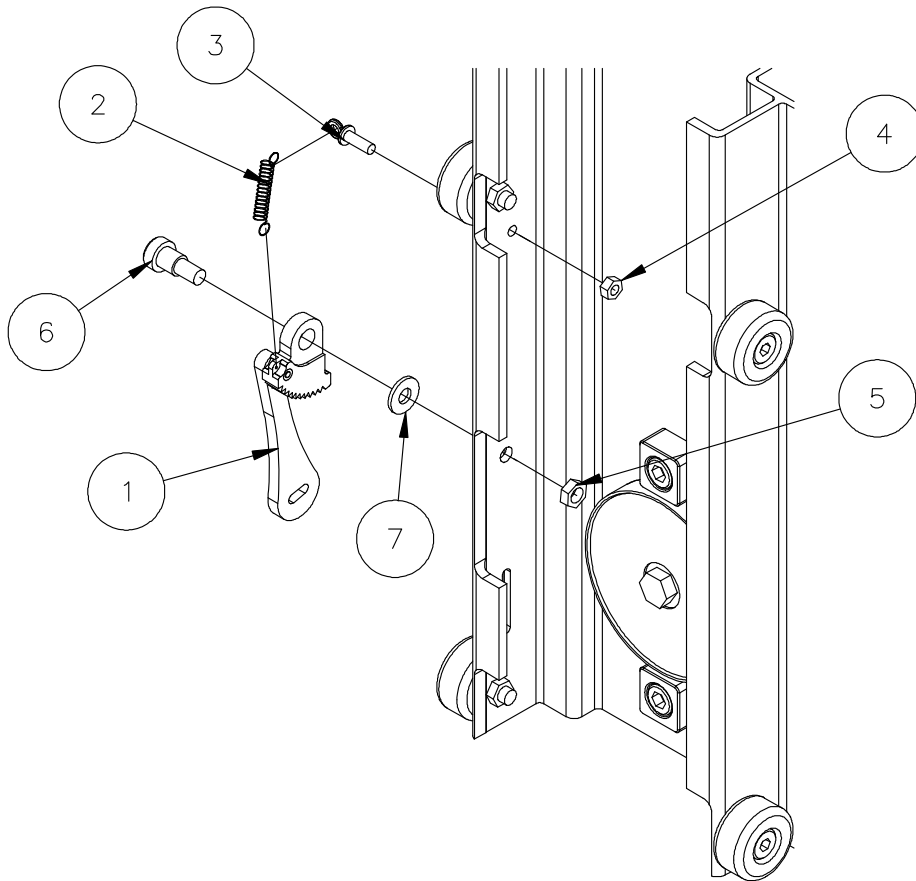

783881 - BRAKE INSTALLATION - OPTIONAL

7	773042	1	5/16 FLAT WASHER
6	771350	1	SHOULDER BOLT 1/2 X 1/2
5	772350	1	INSERT JAM LOCKNUT 3/8-16
4	772076	1	INSERT LOCKNUT 1/4-20
3	779900	1	ADJUSTING SCREW
2	783530	1	EXTENSION SPRING
1	783529	1	BRAKE CAM & WEIGHT ASSEMBLY
Item	Part No.	Qty	Description
Parts List