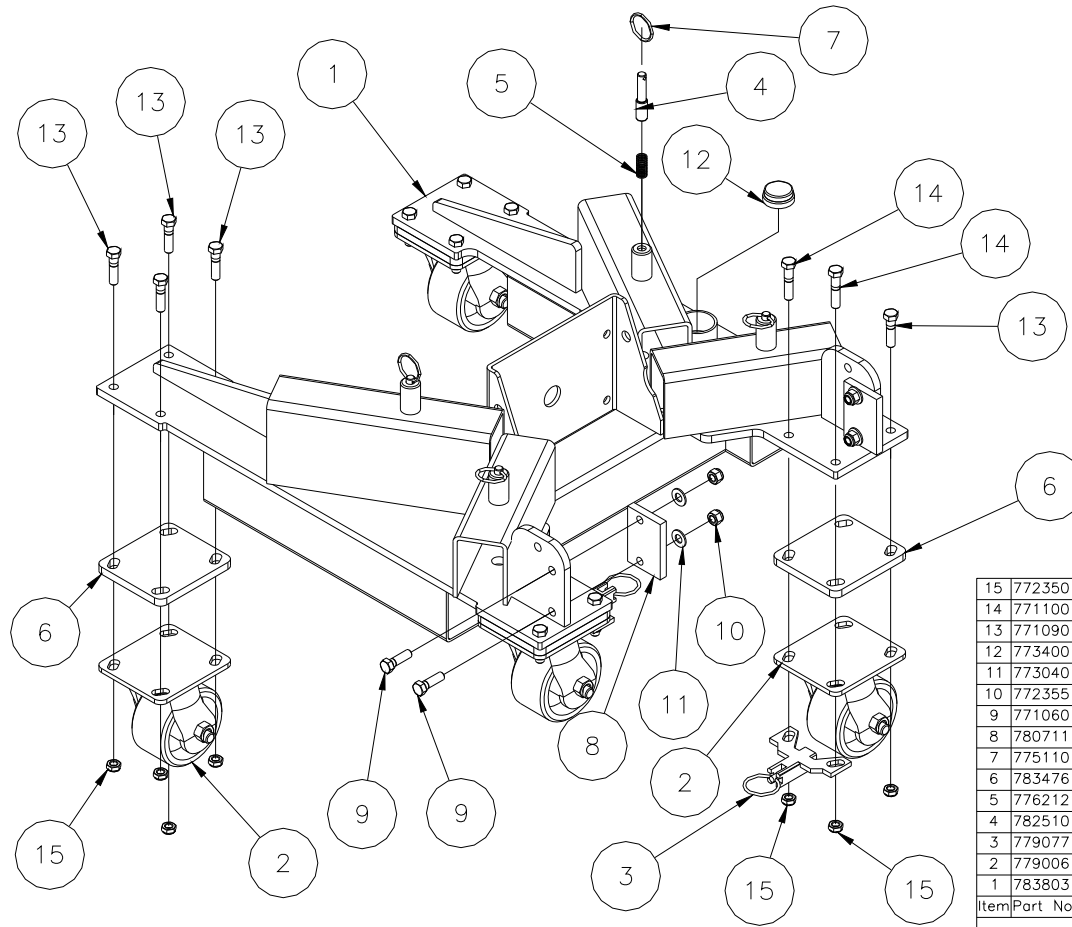

783802 - BASE ASSEMBLY

15	772350	14	NUT, INSERT JAM 3/8-16
14	771100	4	SCREW, HHC 3/8-16 X 1-3/4
13	771090	10	SCREW, HHC 3/8-16 X 1-1/2
12	773400	1	LEVEL, CIRCULAR BUBBLE
11	773040	4	WASHER, FLAT 3/8 USS
10	772355	4	NUT, INSERT LOCK 3/8-16
9	771060	4	SCREW, HHC 3/8-16 X 1-1/4
8	780711	2	SKID PAD - EVENTER BASE
7	775110	4	SPLIT-RING 1-1/4 NICK. PLTD.
6	783476	4	CASTER MTG. PLATE 4" HD
5	776212	4	SPRING, #DWC-042-G-9
4	782510	4	PLUNGER
3	779077	2	SWIVEL LOCK FOR 4" HD CASTER
2	779006	4	CASTER, HD 4"
1	783803	1	BASE WELDMENT EVENTER
Item	Part No.	Qty	Description
Parts List