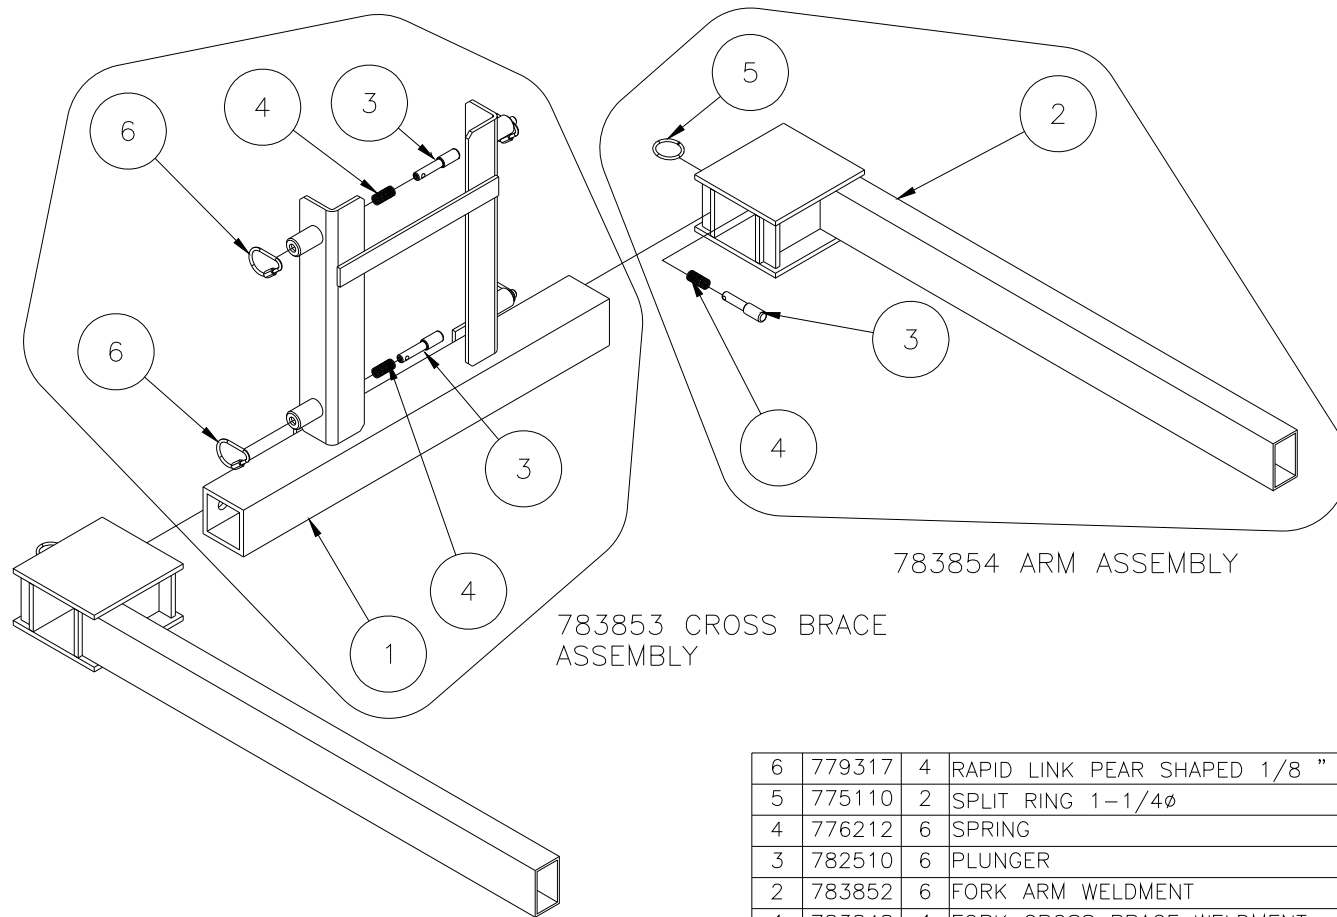

783841 - ADJUSTABLE FORK ASSEMBLY

783854 ARM ASSEMBLY

783853 CROSS BRACE ASSEMBLY

6	779317	4	RAPID LINK PEAR SHAPED 1/8 "
5	775110	2	SPLIT RING 1-1/4φ
4	776212	6	SPRING
3	782510	6	PLUNGER
2	783852	6	FORK ARM WELDMENT
1	783848	1	FORK CROSS BRACE WELDMENT
Item	Part No.	Qty	Description
Parts List