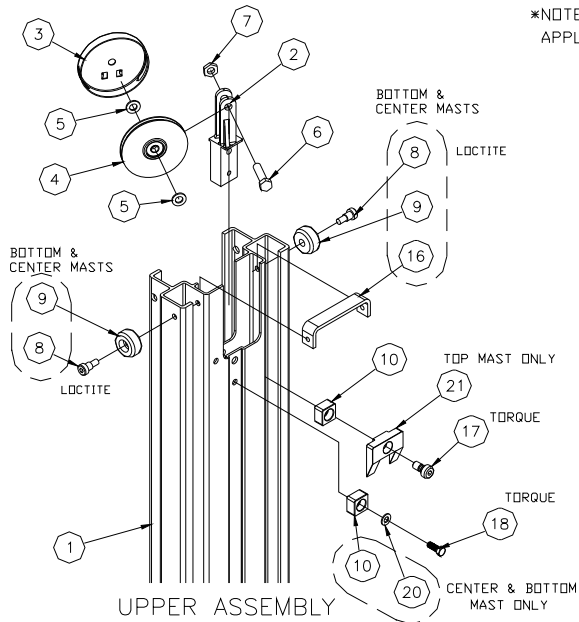

MAST ASSEMBLY

*NOTE: TORQUE ITEM 11 TO 125 FT-LBS
APPLY LOCTITE 242 WHERE SHOWN

APPLICATION CHART

ITEM	TOP MAST	CENTER MAST	BOTTOM MAST
21	QTY. 1	QTY. 0	QTY. 0
20	QTY. 0	QTY. 1	QTY. 1
19	QTY. 0	QTY. 0	QTY. 2
16	QTY. 0	QTY. 1	QTY. 1
15	QTY. 2	QTY. 2	QTY. 0
10	QTY. 2	QTY. 4	QTY. 2
9	QTY. 2	QTY. 4	QTY. 2
8	QTY. 2	QTY. 4	QTY. 2

*SEE APPLICATION CHART

21	783694	*	STOP BLOCK WEDGE
20	773022	*	WASHER, FLAT 3/8 HARDENED
19	773060	*	WASHER, FLAT 1/2 USS
18	771107	1	SCREW, HHC 3/8-16 X 1
17	771258	1	SCREW, SHC 1/2-13 X 1
16	783649	*	TOP REINFORCEMENT BRACKET
15	772350	*	NUT, INSERT JAM 3/8-16
14	783503	1	BACKING PLATE WELDMENT
13	772800	1	NUT, INSERT LOCK 12MM
12	772357	2	NUT, INSERT LOCK 1/2-13
11	771257	2	SCREW, SHC 1/2-13 X 1-1/2
10	783575	*	STOP BLOCK
9	783540	*	MAST ROLLER
8	771350	*	SCREW, SHOULDER 1/2 X 1/2
7	772505	1	NUT, INSERT JAM 12MM
6	771161	2	SCREW, HHC M12-1.75 X 40
5	773096	3	WASHER, FLAT M12
4	783812	2	PULLEY ASSEMBLY, ALUMINUM
3	783536	2	PULLEY GUARD
2	783537	1	PULLEY MOUNTING BRACKET
1	783808-BLK	1	MAST FABRICATION BLACK
Item	Part No.	Qty	Description

Parts List

UPPER ASSEMBLY

LOWER ASSEMBLY

783810 - CARRIAGE ASSEMBLY

TORQUE STOPS TO 125 FT-LBS (16 N.m)

13	772800	1	NUT, INSERT LOCK 12MM
12	772357	2	NUT, INSERT LOCK 1/2-13
11	771257	2	SCREW, SHC 1/2-13 X 1-1/2
10	771161	1	SCREW, HHC M12-1.75 X 40
9	773096	1	WASHER, FLAT M12
8	772350	4	NUT, INSERT JAM 3/8-16
7	771350	4	SHOULDER BOLT 1/2 X 1/2
6	783575	2	STOP BLOCK
5	783812	1	PULLEY ASSEMBLY
4	783540	4	MAST ROLLER
3	783536	1	PULLEY GUARD
2	783503	1	BACKING PLATE WELDMENT
1	783822	1	CARRIAGE - BLACK ANODIZED
Item	Part No.	Qty	Description
Parts List			