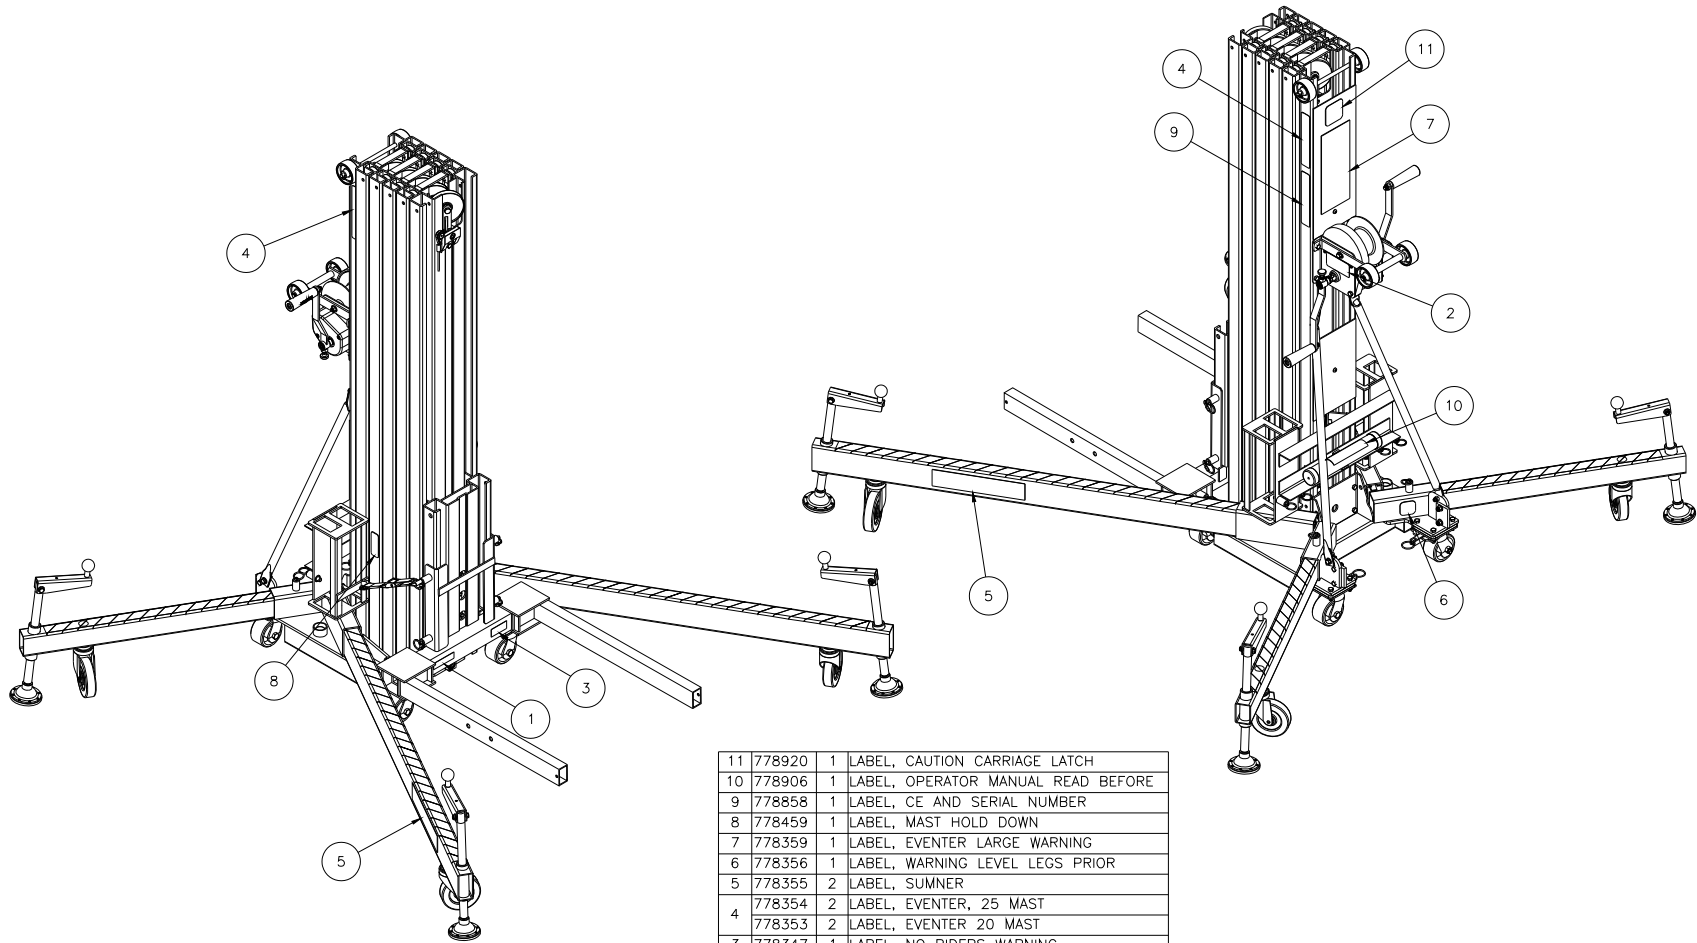

LEG ASSEMBLY, FRONT AND REAR

18	1	771100	SCREW, HHC 3/8-16 X 1-3/4
17	2	772350	NUT, INSERT JAM 3/8-16
16	3	773022	WASHER, FLAT 3/8 SAE HARDENED
15	1	774125	KNOB, REVOLVING BALL
14	1	784897	HANDLE, LEVELING SCREW
13	1	783894	LEVELING SCREW, EVENTER LIFTS
12	1	773097	WASHER, FLAT 1/2 X 2 X 3/8 THK.
11	1	773091	WASHER, FLAT 7/8 USS PLT'D.
10	1	778352	TAPE, 2" B/Y CAUTION STRIPE
9	1	772801	NUT, HEX 12MM
8	1	773590	WASHER, LOCK 1/2
7	1	779002	CASTER 125 X 32 12MM STEM
6	1	771354	SCREW, SHOULDER 5/16 x 1
5	1	773080	WASHER, CONICAL
4	1	773402	LEVELING MOUNT, NON SKID
3	1	783891	BUSHING, LEVELING SCREW
2	1	783895	LEVELING SCREW ASSY, EVENTER
1	1	783817	REAR LEG, WELDMENT EVENTER
1	1	783816	FRONT LEG, WELDMENT EVENTER
ITEM	QTY	P/N	DESCRIPTION
PARTS LIST			

783864 - LEG STORAGE RACK ASSEMBLY

Parts List			
Item	Part No.	Qty	Description
1	783863	1	LEG STORAGE WELDMENT
2	782960	1	ROLLER SHAFT
3	780025	1	SHEAVE 2"
4	771120	1	HHCS 1/2-13 x 1-1/2
5	772357	1	INSERT LOCKNUT 1/2-13
6	782510	4	PLUNGER
7	776212	4	SPRING
8	775110	4	SPLIT RING 1-1/4 ϕ
9	779905	2	TUBE CAP
10	779318	1	SPRING SNAP 1/4"
11	783625	1	BRAKE RELEASE TOOL
12	779976	1	OPERATOR MANUAL, EVENTER
13	779715	1	ALLEN WRENCH 3/8"
14	779720	1	ALLEN WRENCH 3/16"

COMMON LABEL PLACEMENT

11	778920	1	LABEL, CAUTION CARRIAGE LATCH
10	778906	1	LABEL, OPERATOR MANUAL READ BEFORE
9	778858	1	LABEL, CE AND SERIAL NUMBER
8	778459	1	LABEL, MAST HOLD DOWN
7	778359	1	LABEL, EVENTER LARGE WARNING
6	778356	1	LABEL, WARNING LEVEL LEGS PRIOR
5	778355	2	LABEL, SUMNER
4	778354	2	LABEL, EVENTER, 25 MAST
	778353	2	LABEL, EVENTER 20 MAST
3	778347	1	LABEL, NO RIDERS WARNING
2	778346	1	LABEL, WINCH RAISE/LOWER
1	778339	1	LABEL, CARRIAGE LATCH WARNING
Item	Part No.	Qty	Description
Parts List			