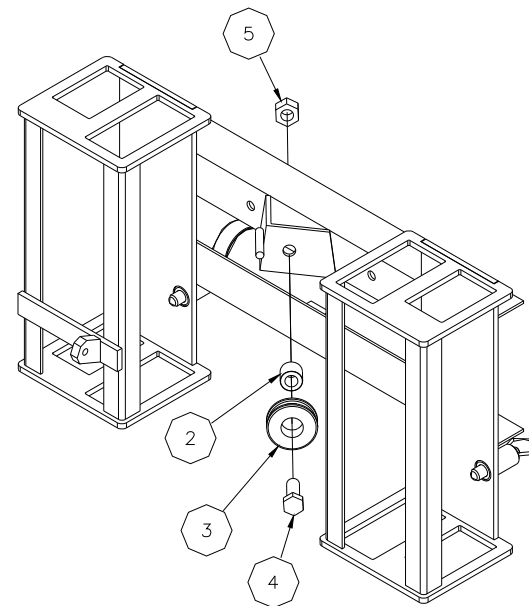

783841 - ADJUSTABLE FORK ASSEMBLY

783854 ARM ASSEMBLY

783853 CROSS BRACE ASSEMBLY

6	779317	4	RAPID LINK PEAR SHAPED 1/8 "
5	775110	2	SPLIT RING 1-1/4φ
4	776212	6	SPRING
3	782510	6	PLUNGER
2	783852	6	FORK ARM WELDMENT
1	783848	1	FORK CROSS BRACE WELDMENT
Item	Part No.	Qty	Description
Parts List			

LEG ASSEMBLY, FRONT AND REAR

18	1	771100	SCREW, HHC 3/8-16 X 1-3/4
17	2	772350	NUT, INSERT JAM 3/8-16
16	3	773022	WASHER, FLAT 3/8 SAE HARDENED
15	1	774125	KNOB, REVOLVING BALL
14	1	784897	HANDLE, LEVELING SCREW
13	1	783894	LEVELING SCREW, EVENTER LIFTS
12	1	773097	WASHER, FLAT 1/2 X 2 X 3/8 THK.
11	1	773091	WASHER, FLAT 7/8 USS PLT'D.
10	1	778352	TAPE, 2" B/Y CAUTION STRIPE
9	1	772801	NUT, HEX 12MM
8	1	773590	WASHER, LOCK 1/2
7	1	779002	CASTER 125 X 32 12MM STEM
6	1	771354	SCREW, SHOULDER 5/16 x 1
5	1	773080	WASHER, CONICAL
4	1	773402	LEVELING MOUNT, NON SKID
3	1	783891	BUSHING, LEVELING SCREW
2	1	783895	LEVELING SCREW ASSY, EVENTER
1	1	783817	REAR LEG, WELDMENT EVENTER
1	1	783816	FRONT LEG, WELDMENT EVENTER
ITEM	QTY	P/N	DESCRIPTION
PARTS LIST			

783864 - LEG STORAGE RACK ASSEMBLY

Parts List			
Item	Part No.	Qty	Description
1	783863	1	LEG STORAGE WELDMENT
2	782960	1	ROLLER SHAFT
3	780025	1	SHEAVE 2"
4	771120	1	HHCS 1/2-13 x 1-1/2
5	772357	1	INSERT LOCKNUT 1/2-13
6	782510	4	PLUNGER
7	776212	4	SPRING
8	775110	4	SPLIT RING 1-1/4 ϕ
9	779905	2	TUBE CAP
10	779318	1	SPRING SNAP 1/4"
11	783625	1	BRAKE RELEASE TOOL
12	779976	1	OPERATOR MANUAL, EVENTER
13	779715	1	ALLEN WRENCH 3/8"
14	779720	1	ALLEN WRENCH 3/16"