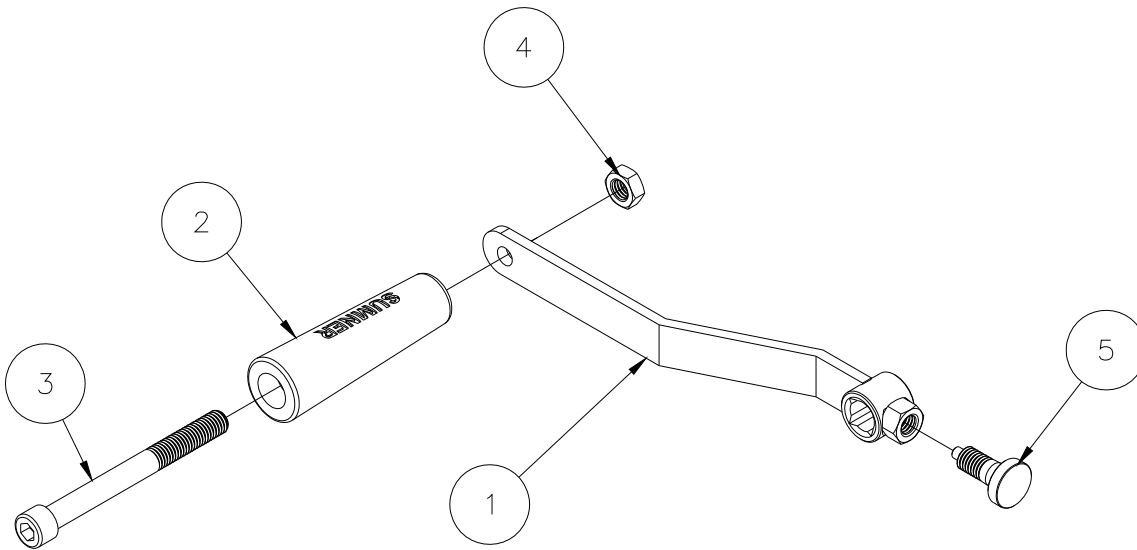

783757 - WINCH HANDLE ASSEMBLY

5	774180	1	PLUNGER ASSEMBLY
4	772358	1	1/2-13 INSERT JAM LOCK NUT
3	771254	1	SHCS 1/2-13 x 5
2	780182	1	WINCH HANDLE SLEEVE
1	783756	1	HANDLE WELDMENT
Item	Part No.	Qty	Description
Parts List