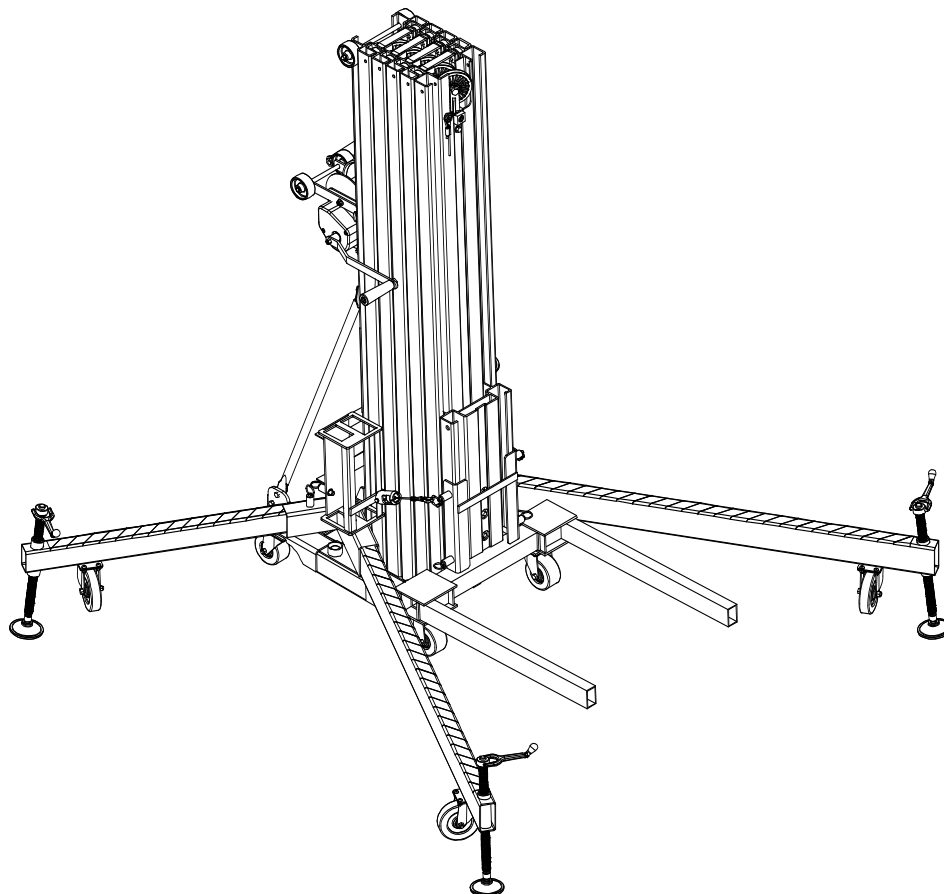

PARTS MANUAL

EVENTER 20 & 25

Serial # 1900 & Higher

SUMNER®

USA:

7514 Alabonson Rd.
Houston, TX 77088
tel: 281-999-6900
fax: 281-999-6966

CANADA:

470 Collier MacMillan Drive
Unit 2 & 3
Cambridge, ON N1R 5Y7
tel: 519-623-2300
fax: 519-623-0744

UK:

Unit 16A
Blackpole Trading Estate East
Blackpole Road
Worcester, WR3 8SG
tel: +44 (0)1905 458333
fax: +44(0)1905 458222