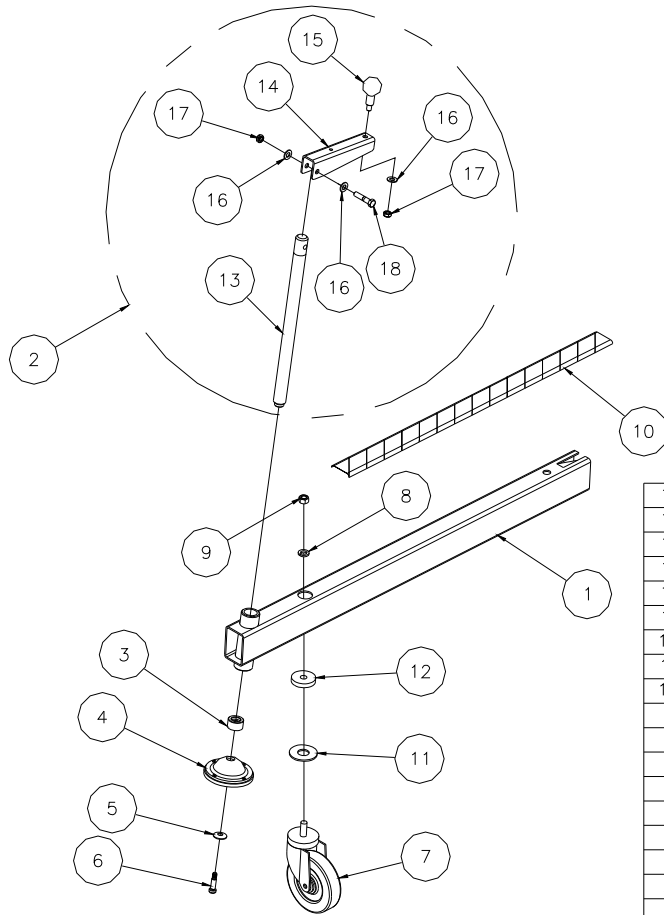

783757 - WINCH HANDLE ASSEMBLY

5	774180	1	PLUNGER ASSEMBLY
4	772358	1	1/2-13 INSERT JAM LOCK NUT
3	771254	1	SHCS 1/2-13 x 5
2	780182	1	WINCH HANDLE SLEEVE
1	783756	1	HANDLE WELDMENT
Item	Part No.	Qty	Description
Parts List			

783841 - ADJUSTABLE FORK ASSEMBLY

783854 ARM ASSEMBLY

783853 CROSS BRACE ASSEMBLY

6	779317	4	RAPID LINK PEAR SHAPED 1/8 "
5	775110	2	SPLIT RING 1-1/4φ
4	776212	6	SPRING
3	782510	6	PLUNGER
2	783852	6	FORK ARM WELDMENT
1	783848	1	FORK CROSS BRACE WELDMENT
Item	Part No.	Qty	Description
Parts List			

LEG ASSEMBLY, FRONT AND REAR

18	1	771100	SCREW, HHC 3/8-16 X 1-3/4
17	2	772350	NUT, INSERT JAM 3/8-16
16	3	773022	WASHER, FLAT 3/8 SAE HARDENED
15	1	774125	KNOB, REVOLVING BALL
14	1	784897	HANDLE, LEVELING SCREW
13	1	783894	LEVELING SCREW, EVENTER LIFTS
12	1	773097	WASHER, FLAT 1/2 X 2 X 3/8 THK.
11	1	773091	WASHER, FLAT 7/8 USS PLT'D.
10	1	778352	TAPE, 2" B/Y CAUTION STRIPE
9	1	772801	NUT, HEX 12MM
8	1	773590	WASHER, LOCK 1/2
7	1	779002	CASTER 125 X 32 12MM STEM
6	1	771354	SCREW, SHOULDER 5/16 x 1
5	1	773080	WASHER, CONICAL
4	1	773402	LEVELING MOUNT, NON SKID
3	1	783891	BUSHING, LEVELING SCREW
2	1	783895	LEVELING SCREW ASSY, EVENTER
1	1	783817	REAR LEG, WELDMENT EVENTER
1	1	783816	FRONT LEG, WELDMENT EVENTER
ITEM	QTY	P/N	DESCRIPTION
PARTS LIST			