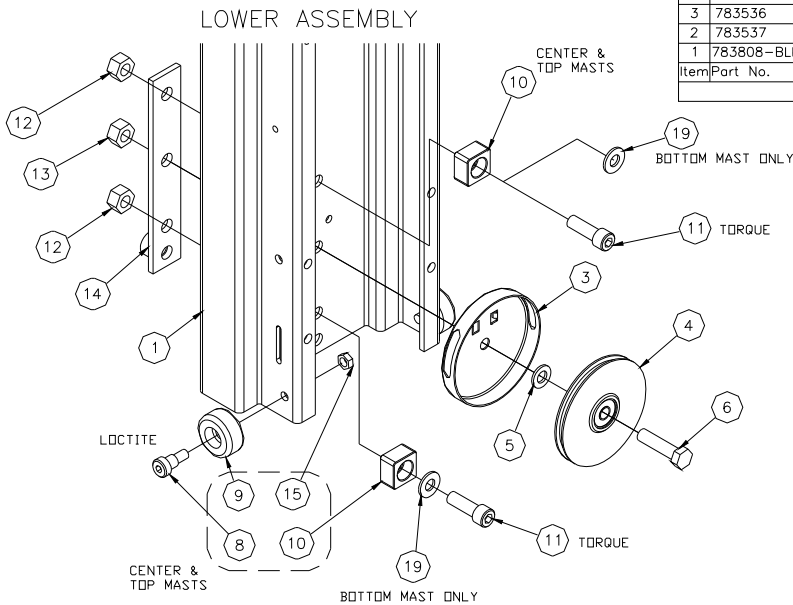

MAST ASSEMBLY

*NOTE: TORQUE ITEM 11 TO 125 FT-LBS
APPLY LOCTITE 242 WHERE SHOWN

APPLICATION CHART

ITEM	TOP MAST	CENTER MAST	BOTTOM MAST
21	QTY. 1	QTY. 0	QTY. 0
20	QTY. 0	QTY. 1	QTY. 1
19	QTY. 0	QTY. 0	QTY. 2
16	QTY. 0	QTY. 1	QTY. 1
15	QTY. 2	QTY. 2	QTY. 0
10	QTY. 2	QTY. 4	QTY. 2
9	QTY. 2	QTY. 4	QTY. 2
8	QTY. 2	QTY. 4	QTY. 2

*SEE APPLICATION CHART

21	783694	*	STOP BLOCK WEDGE
20	773022	*	WASHER, FLAT 3/8 HARDENED
19	773060	*	WASHER, FLAT 1/2 USS
18	771107	1	SCREW, HHC 3/8-16 X 1
17	771258	1	SCREW, SHC 1/2-13 X 1
16	783649	*	TOP REINFORCEMENT BRACKET
15	772350	*	NUT, INSERT JAM 3/8-16
14	783503	1	BACKING PLATE WELDMENT
13	772800	1	NUT, INSERT LOCK 12MM
12	772357	2	NUT, INSERT LOCK 1/2-13
11	771257	2	SCREW, SHC 1/2-13 X 1-1/2
10	783575	*	STOP BLOCK
9	783540	*	MAST ROLLER
8	771350	*	SCREW, SHOULDER 1/2 X 1/2
7	772505	1	NUT, INSERT JAM 12MM
6	771161	2	SCREW, HHC M12-1.75 X 40
5	773096	3	WASHER, FLAT M12
4	783812	2	PULLEY ASSEMBLY, ALUMINUM
3	783536	2	PULLEY GUARD
2	783537	1	PULLEY MOUNTING BRACKET
1	783808-BLK	1	MAST FABRICATION BLACK
Item	Part No.	Qty	Description

Parts List

UPPER ASSEMBLY

LOWER ASSEMBLY

783810 - CARRIAGE ASSEMBLY

TORQUE STOPS TO 125 FT-LBS (16 N.m)

13	772800	1	NUT, INSERT LOCK 12MM
12	772357	2	NUT, INSERT LOCK 1/2-13
11	771257	2	SCREW, SHC 1/2-13 X 1-1/2
10	771161	1	SCREW, HHC M12-1.75 X 40
9	773096	1	WASHER, FLAT M12
8	772350	4	NUT, INSERT JAM 3/8-16
7	771350	4	SHOULDER BOLT 1/2 X 1/2
6	783575	2	STOP BLOCK
5	783812	1	PULLEY ASSEMBLY
4	783540	4	MAST ROLLER
3	783536	1	PULLEY GUARD
2	783503	1	BACKING PLATE WELDMENT
1	783822	1	CARRIAGE - BLACK ANODIZED
Item	Part No.	Qty	Description
Parts List			