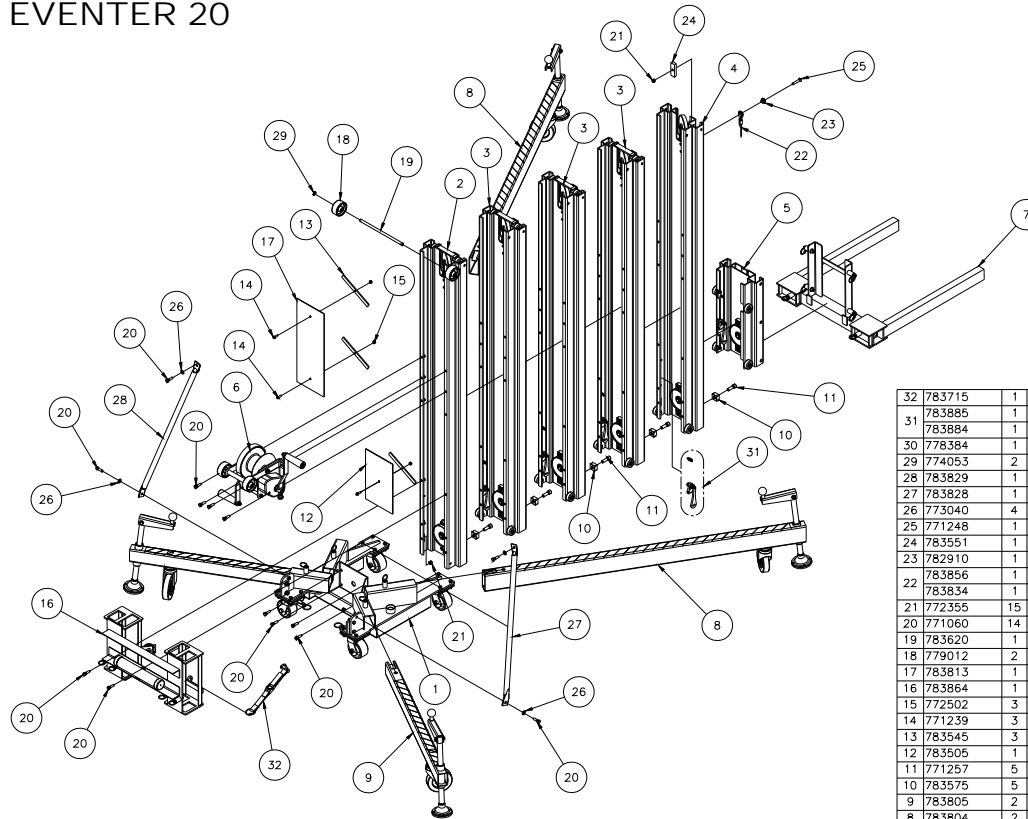

UK:

Unit 16A
Blackpole Trading Estate East
Blackpole Road
Worcester, WR3 8SG
tel: +44 (0)1905 458333
fax: +44(0)1905 458222

EVENTER 20 / 25 LIFT ASSEMBLY

783800 - EVENTER 25

783801 - EVENTER 20

32	783715	1	MAST HOLD DOWN ASSY.
31	783885	1	BRAKE KIT FOR 2025, EVENTER 25
	783884	1	BRAKE KIT 2020, 2124, EVENTER 20
30	778384	1	LABEL KIT, EVENTER
29	774053	2	COTTER, CIRCLE Z/P .048 X 3/4
28	783829	1	MAST BRACE, LH EVENTER
27	783828	1	MAST BRACE, RH EVENTER
26	773040	4	WASHER, FLAT 3/8 USS
25	771248	1	SCREW, FHSC 3/8-16 X 2
24	783551	1	LOCK BLOCK
23	782910	1	ROPE RET. WASHER 715/720
22	783856	1	LOAD LINE ASSY, 2025 LIFT
	783834	1	LOAD LINE ASSY, 2015 LIFT
21	772355	15	NUT, INSERT LOCK 3/8-16
20	771060	14	SCREW, HHC 3/8-16 X 1-1/4
19	783620	1	SHAFT, ROLLER
18	779012	2	WHEEL, POLY OLEFIN 3"
17	783813	1	MAST COVER, TOP EVENTER
16	783864	1	LEG STORAGE ASSY.
15	772502	3	NUT, INSERT JAM 5/16-18
14	771239	3	SCREW, BHC 5/16-18 X 7/8
13	783545	3	STRAP
12	783505	1	MAST COVER, MIDDLE
11	771257	5	SCREW, SHC 1/2-13 X 1-1/2
10	783575	5	STOP BLOCK
9	783805	2	REAR LEG ASSY, EVENTER
8	783804	2	FRONT LEG ASSY, EVENTER
7	783841	1	ADJUSTABLE FORK ASSEMBLY
6	783590-BLK	1	MX WINCH ASSEMBLY - BLACK
5	783810	1	CARRIAGE ASSY, EVENTER
4	783826-BLK	1	TOP TOWER MAST ASSY, EVENTER
3	783825-BLK	3	CTR TOWER MAST ASSY, EVENTER (25 FT)
	783825-BLK	2	CTR TOWER MAST ASSY, EVENTER (20 FT)
2	783824-BLK	1	BTM TOWER MAST ASSY, EVENTER
1	783802	1	BASE ASSEMBLY EVENTER
Item	Part No.	Qty	Description
Ports List			