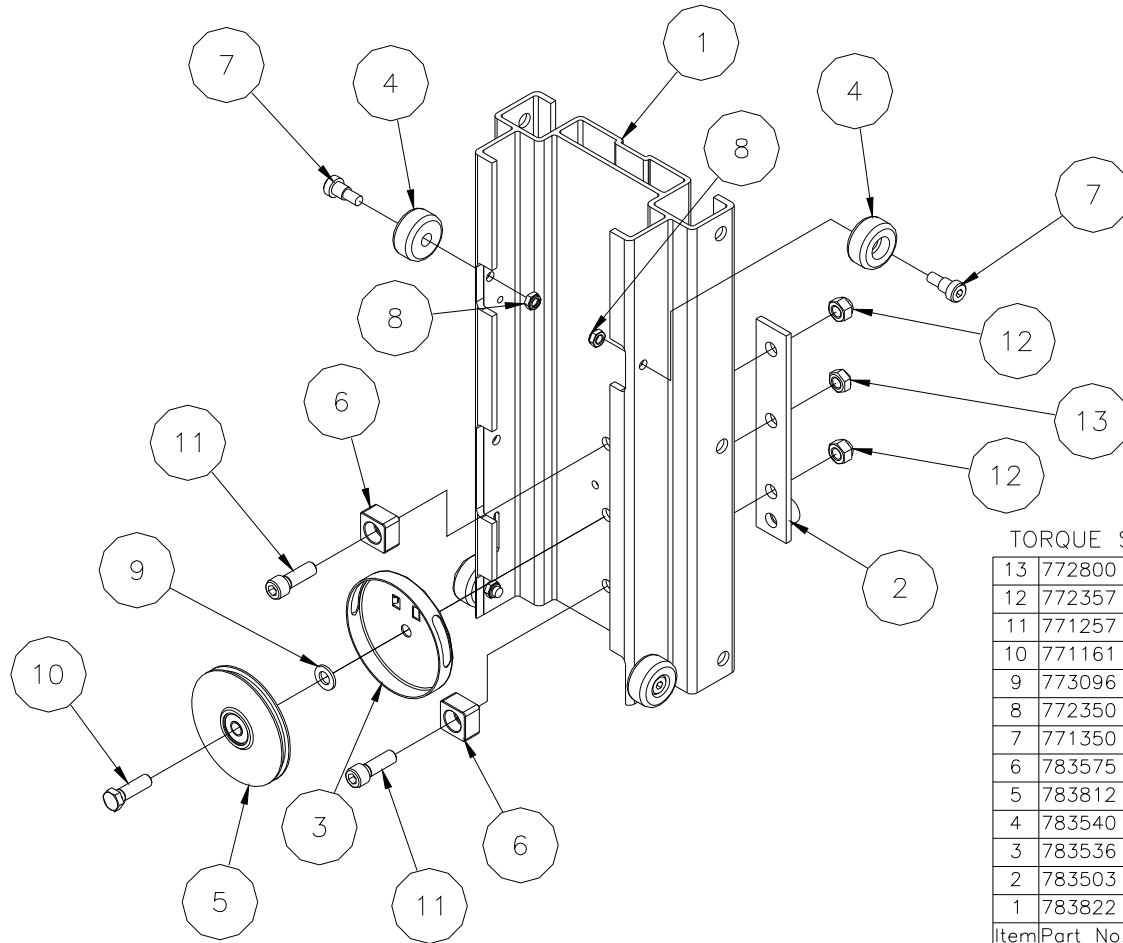

Parts List

UPPER ASSEMBLY

LOWER ASSEMBLY

783810 - CARRIAGE ASSEMBLY

TORQUE STOPS TO 125 FT-LBS (16 N.m)

13	772800	1	NUT, INSERT LOCK 12MM
12	772357	2	NUT, INSERT LOCK 1/2-13
11	771257	2	SCREW, SHC 1/2-13 X 1-1/2
10	771161	1	SCREW, HHC M12-1.75 X 40
9	773096	1	WASHER, FLAT M12
8	772350	4	NUT, INSERT JAM 3/8-16
7	771350	4	SHOULDER BOLT 1/2 X 1/2
6	783575	2	STOP BLOCK
5	783812	1	PULLEY ASSEMBLY
4	783540	4	MAST ROLLER
3	783536	1	PULLEY GUARD
2	783503	1	BACKING PLATE WELDMENT
1	783822	1	CARRIAGE - BLACK ANODIZED
Item	Part No.	Qty	Description
Parts List			

783590-BLK - WINCH ASSEMBLY

34	783764	1	SLEEVE, ROLLER SHAFT
33	773085	4	WASHER, BELLVILLE SPRING
32	776072	2	RETAINER RING #5100-50
31	782619	1	SHAFT, ROLLER 712 WINCH
30	776042	2	SCREW, SM #8 X 1/2 PPHF
29	783613-BLK	1	DRUM ASSEMBLY, BLACK
28	783757	2	WINCH HANDLE ASSEMBLY, MX
27	771431	4	SCREW, SET 1/4-20 X 5/16 FLT PT
26	784284	2	WINCH HANDLE ADAPTER
25	783621	1	RATCHET DOG SPRING
24	779012	2	WHEEL, POLY OLEFIN 3"
23	771290	2	SCREW, FHM 1/4-20 X 2-1/4
22	783611	1	GEAR COVER
21	783612	1	BRAKE COVER
20	771111	1	SCREW, HHC 3/8-16 X 5-1/2
19	771105	1	SCREW, HHC 3/8-16 X 6
18	783609-BLK	2	ROLLER SUPPORT ARM, BLACK
17	772375	1	NUT, INSERT LOCK 5/8-18
16	772355	3	NUT, INSERT LOCK 3/8-16
15	771100	1	SCREW, HHC 3/8-16 X 1-3/4
14	773040	4	WASHER, FLAT 3/8 USS
13	780216	1	HOIST RATCHET DOG
12	783598	1	SPACER - RACHET
11	780212	1	PLATE, OUTER BRAKE DISC
10	780214	1	BRAKE RATCHET
9	783615	2	BRAKE DISC
8	780211	1	PLATE, INNER BRAKE DISC
7	783754	1	DRIVE SHAFT, MX WINCH
6	780205	1	SHAFT, HOIST DRUM PINION
5	775092	2	BUSHING, BZ 7/8 X 1 X 1/2
4	783606	1	DRUM SPACER SHAFT
3	783599-BLK	1	SPACER - WINCH SIDE PLATE, BLK
2	783593-BLK	1	SIDE PLATE WELDMNT - LH, BLK
1	783596-BLK	1	SIDE PLATE WELDMNT - RH, BLK
Item	Part No.	Qty	Description
Parts List			